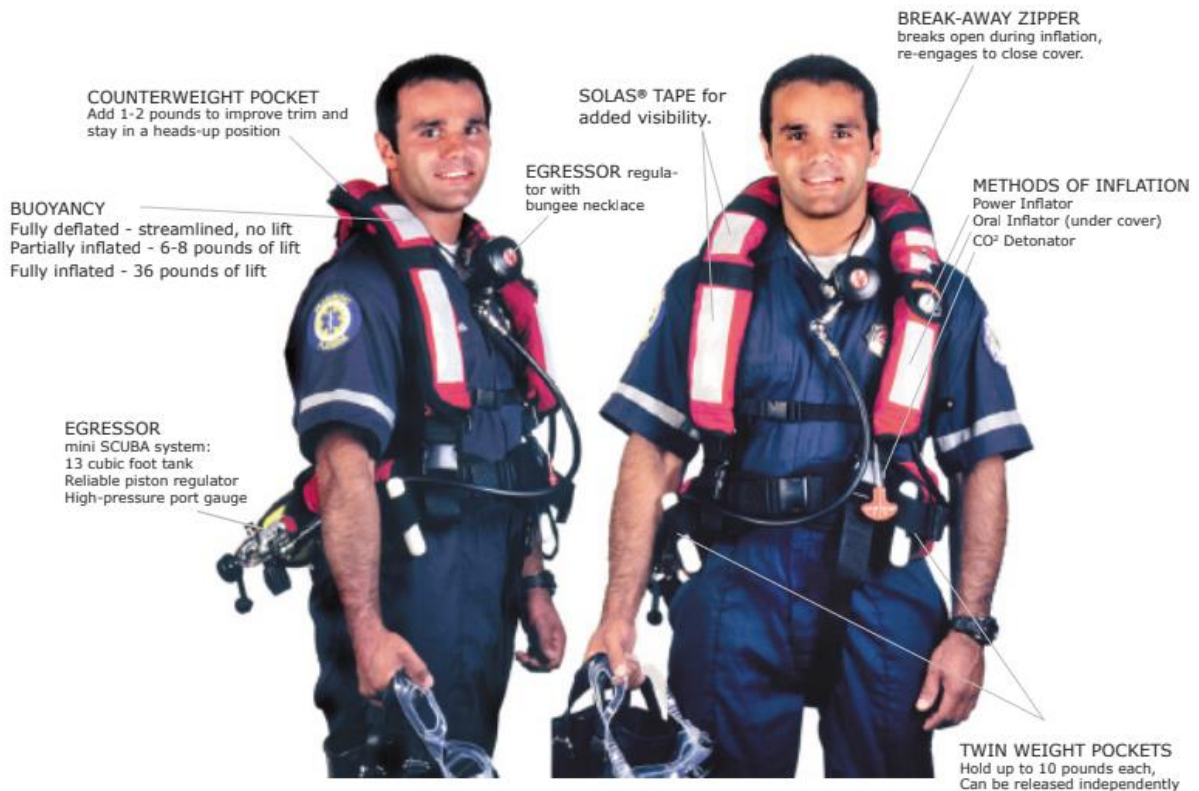

## Rapid Entry System (RES)

### More Rescues, Less Recoveries.

Submersion accidents can be especially time sensitive. The first officer on scene may be the only person capable of affecting a rescue before drownings take place. The RES allows the first officer on-scene to assess the situation, place the call for dive team back-up, and initiate the location and extraction of the victim(s) while the dive team is en-route, saving valuable time and increasing the chances of the victim's survival.

### Highlighted Features

- Mini SCUBA system that can be quickly utilized in 60 seconds or less.
- RES can be stored in areas too small to accommodate a full set of SCUBA gear.
- 13 cubic foot aluminum tank can provide up to 15 minutes of air at the surface.
- The air cell is stowed under a protective cover and can be partially inflated to achieve positive flotation or fully inflated for up to 36 lbs of lift.
- RES includes harness, cummerbelt, egressor system, and padded carry case.